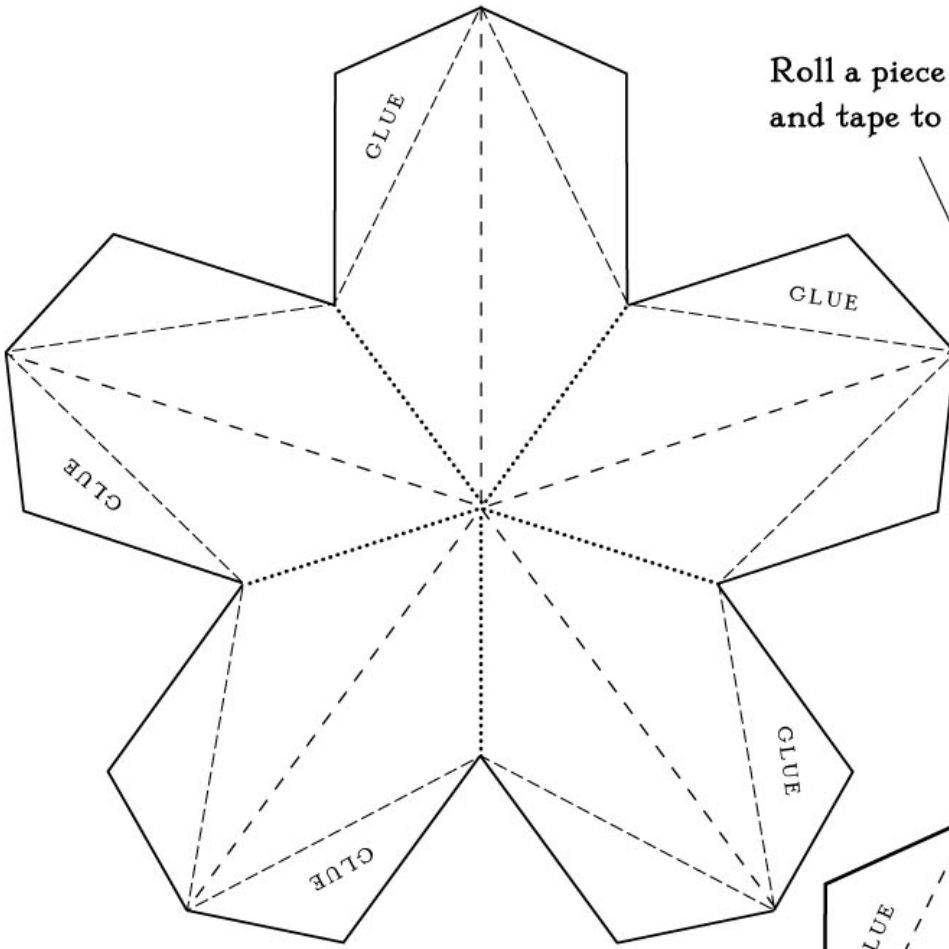

A Magic Wand

Mountain Fold - - - - -

ValleyFold

Roll a piece of paper up tightly and tape to make the stem.

Decorate your wand with glitter and ribbon to make it special!

You can also color your own design.